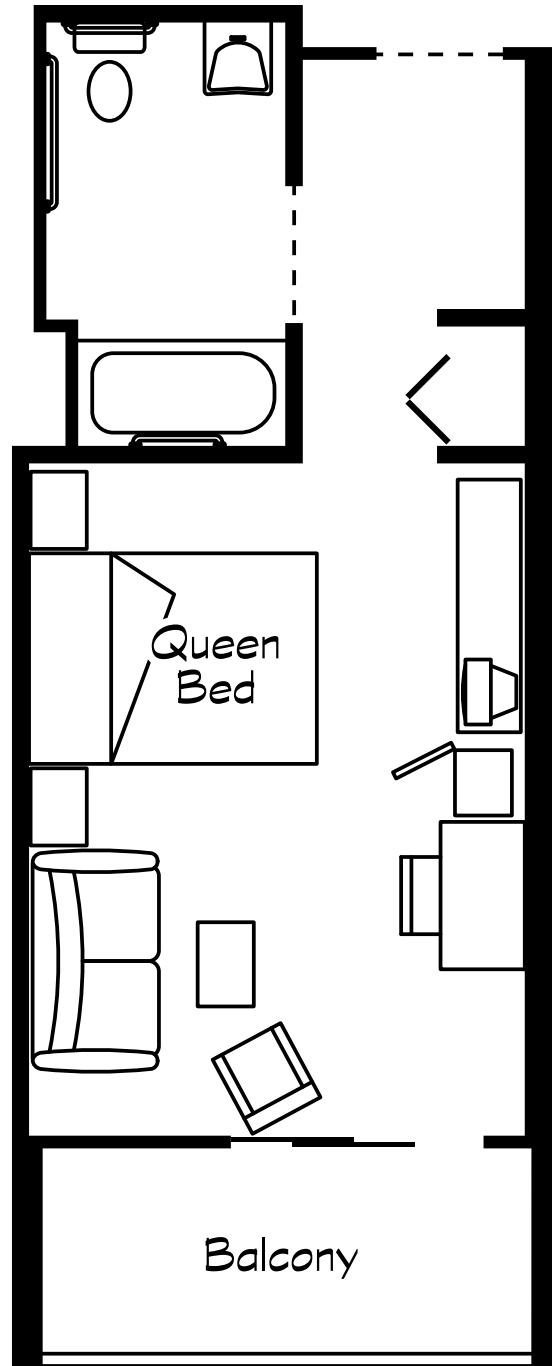

# Dolphin Room

1 Queen Bed  
Single Sleep Sofa Bed  
Barrier Free  
Balcony

Maximum Occupancy: 3  
Waterpark Passes: 3