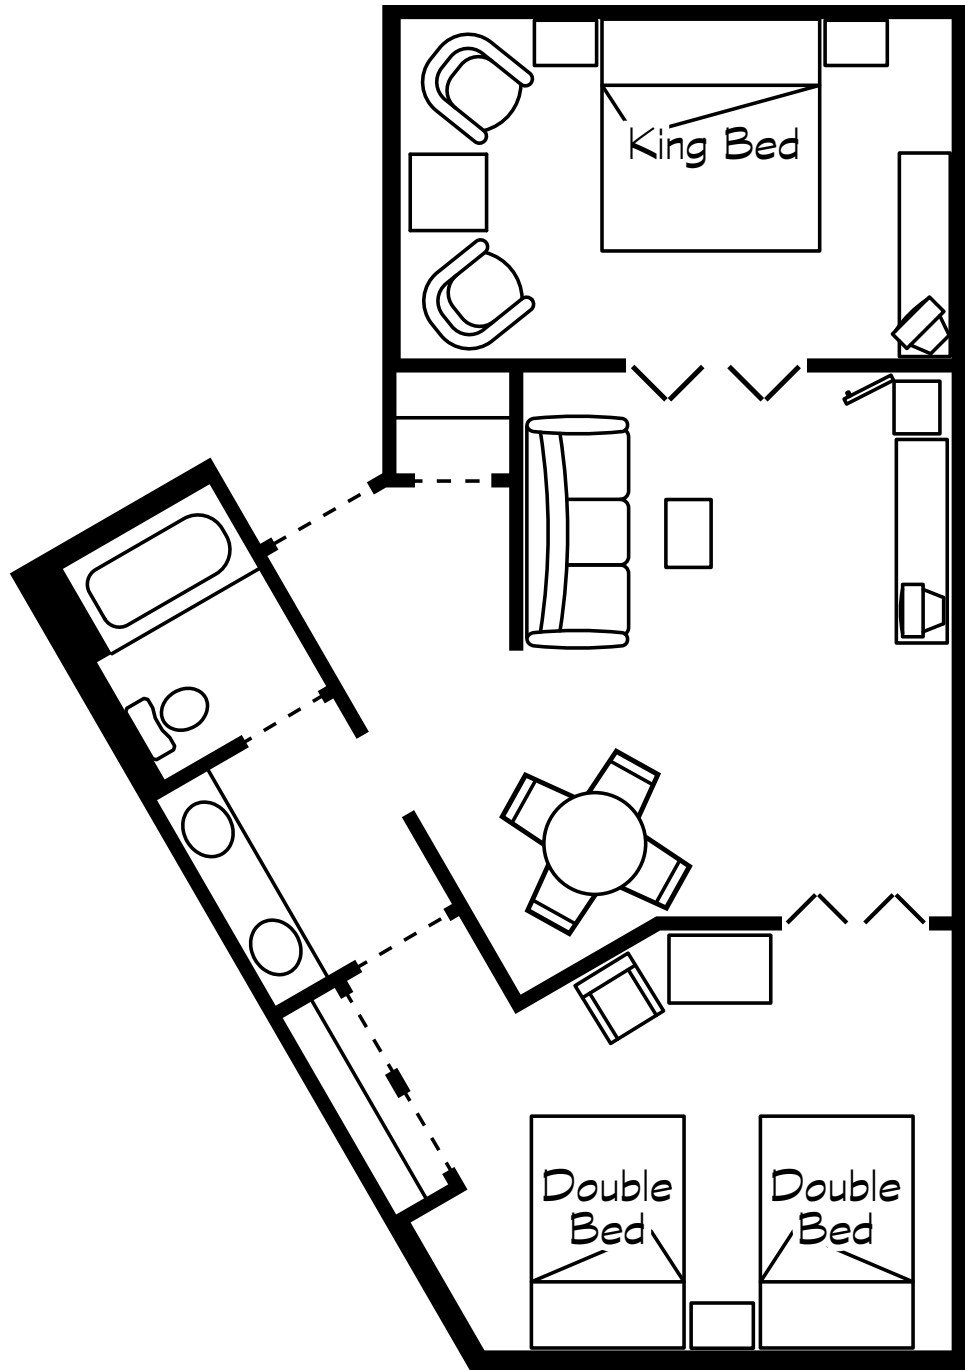

Flamingo Suite

- 3 Room Suite
- 1 Room with King Bed
- 1 Room with Queen Sofa Bed
- 1 Room with 2 Double Beds
- 2 20" TV's
- No Balcony
- Maximum Occupancy: 8
- Waterpark Passes: 6