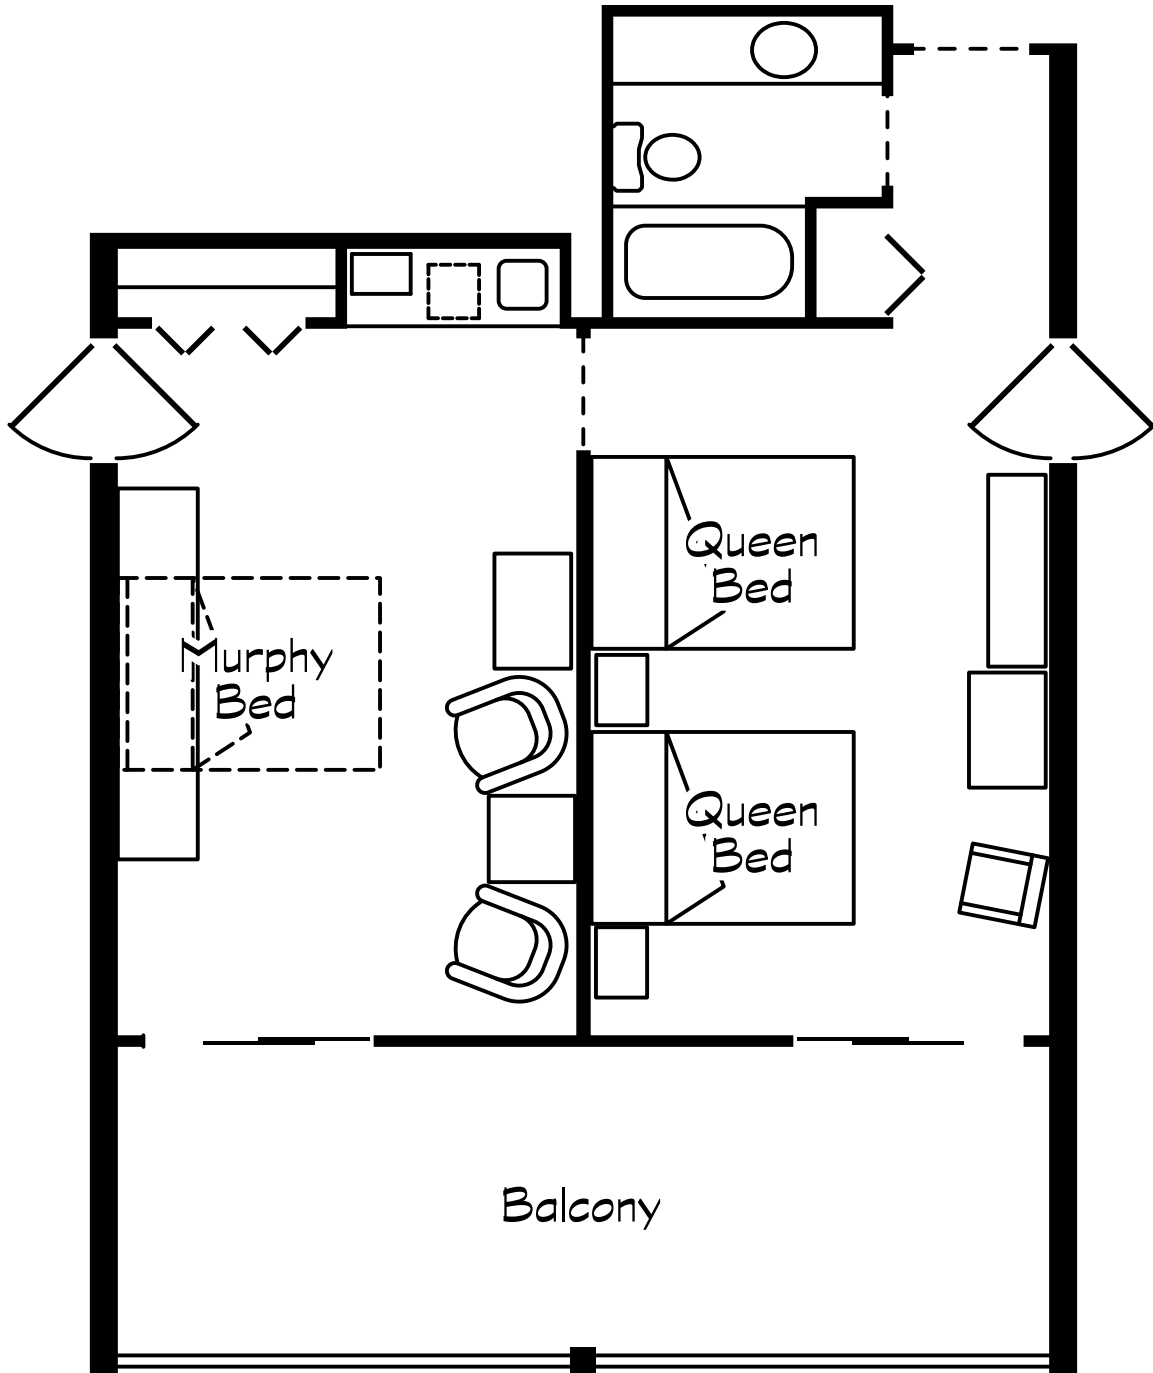

# Manatee Suite

- 2 Room Suite
- 1 Room with Queen Murphy Bed
- 1 Room with 2 Queen Beds
- Wet Bar
- 20" TV
- Balcony
- Maximum Occupancy: 7
- Waterpark Passes: 6