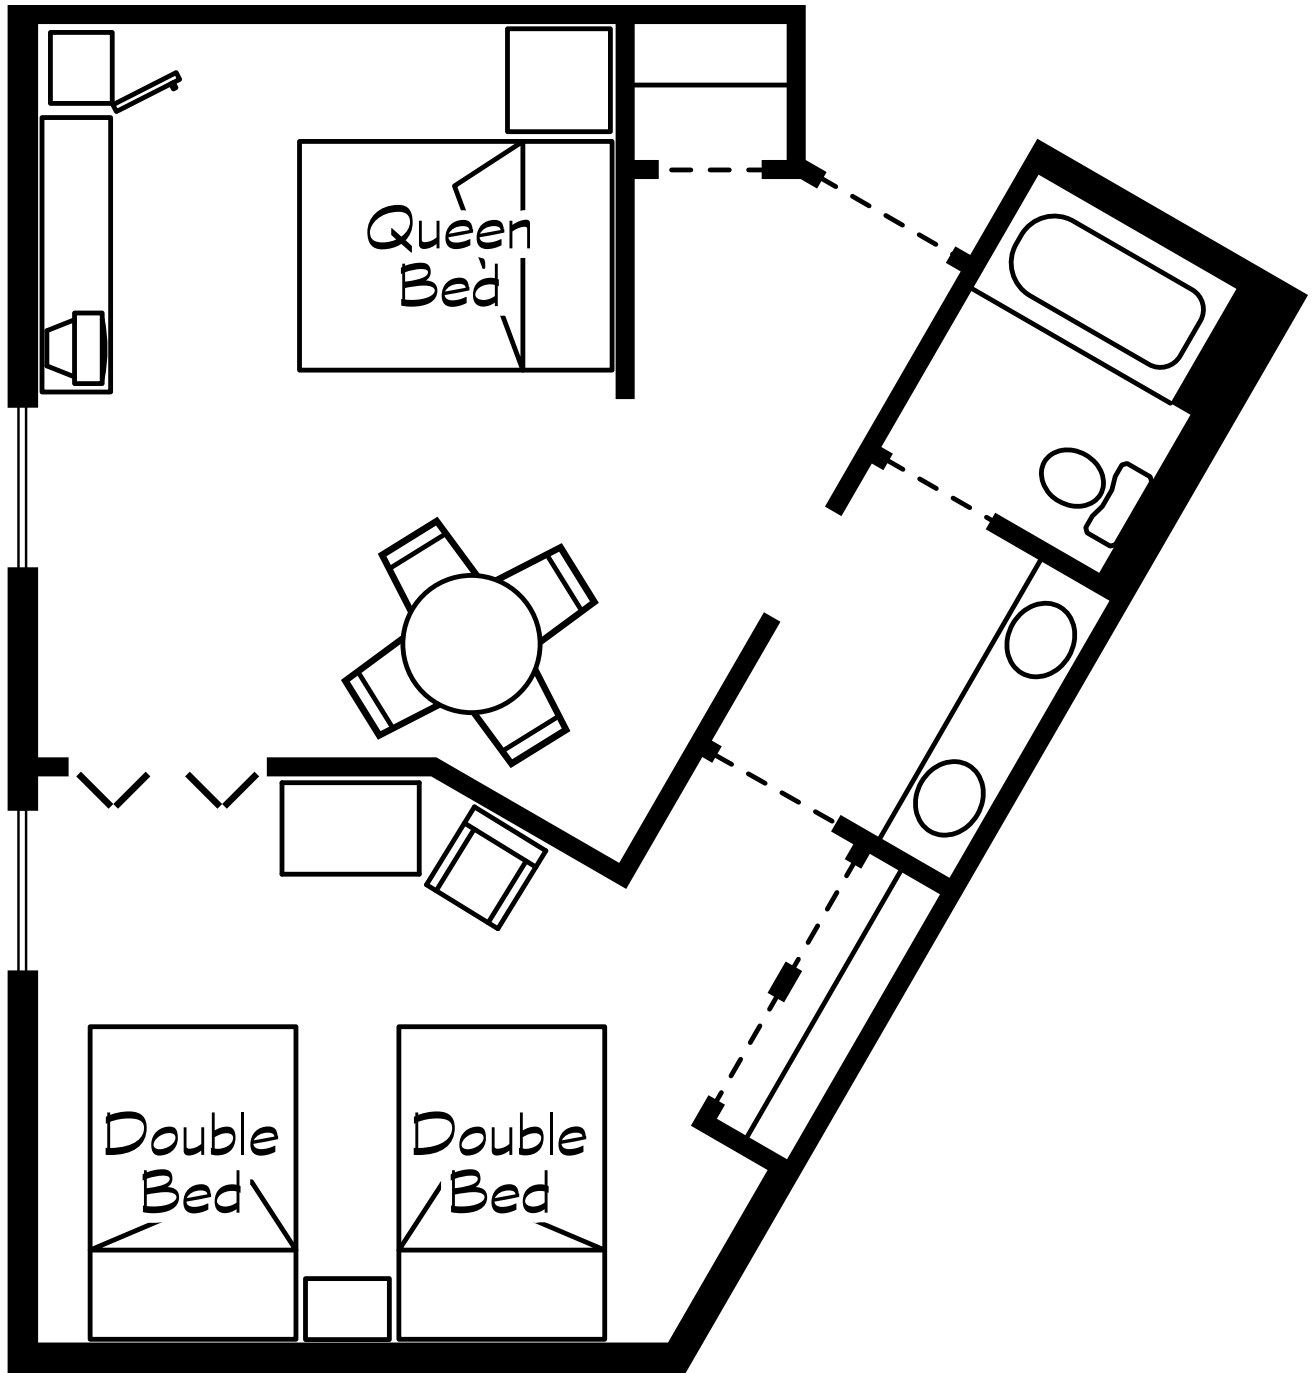

Parrot Suite

- 2 Room Suite
- 1 Room with Queen Bed
- 1 Room with 2 Double Beds
- 20" TV
- No Balcony

Maximum Occupancy: 7
Waterpark Passes: 6