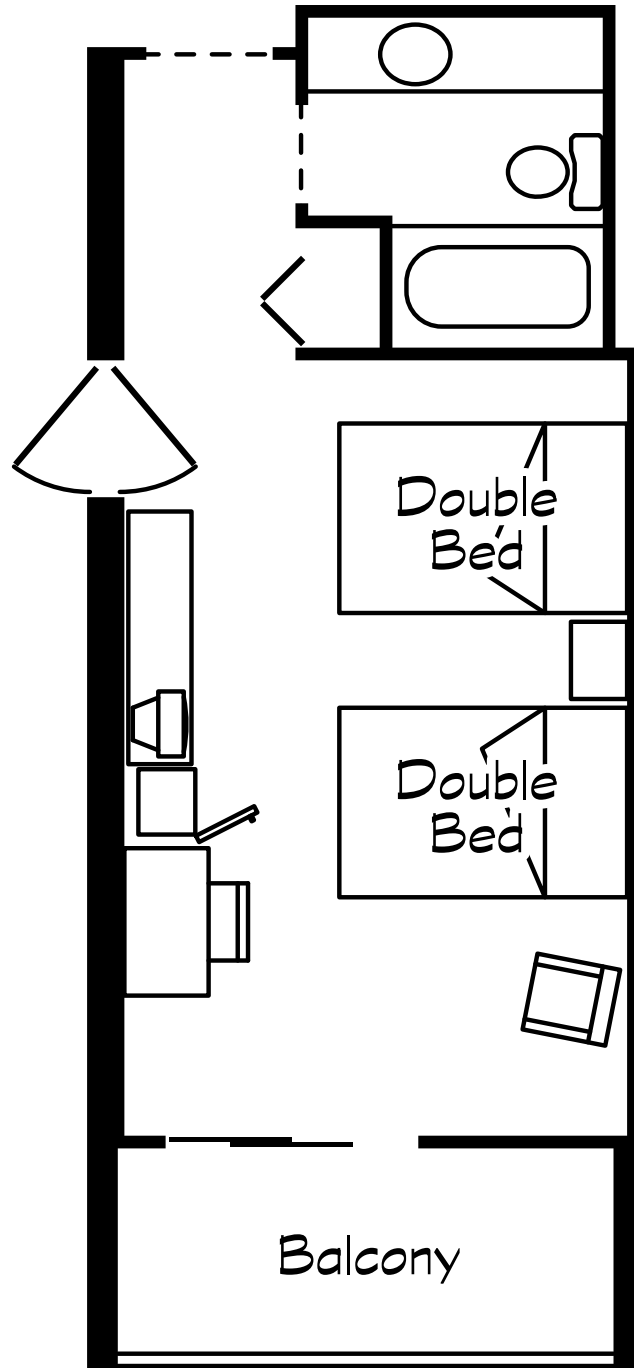

Starfish Room

2 Double Beds
Balcony

Maximum Occupancy: 5
Waterpark Passes: 4