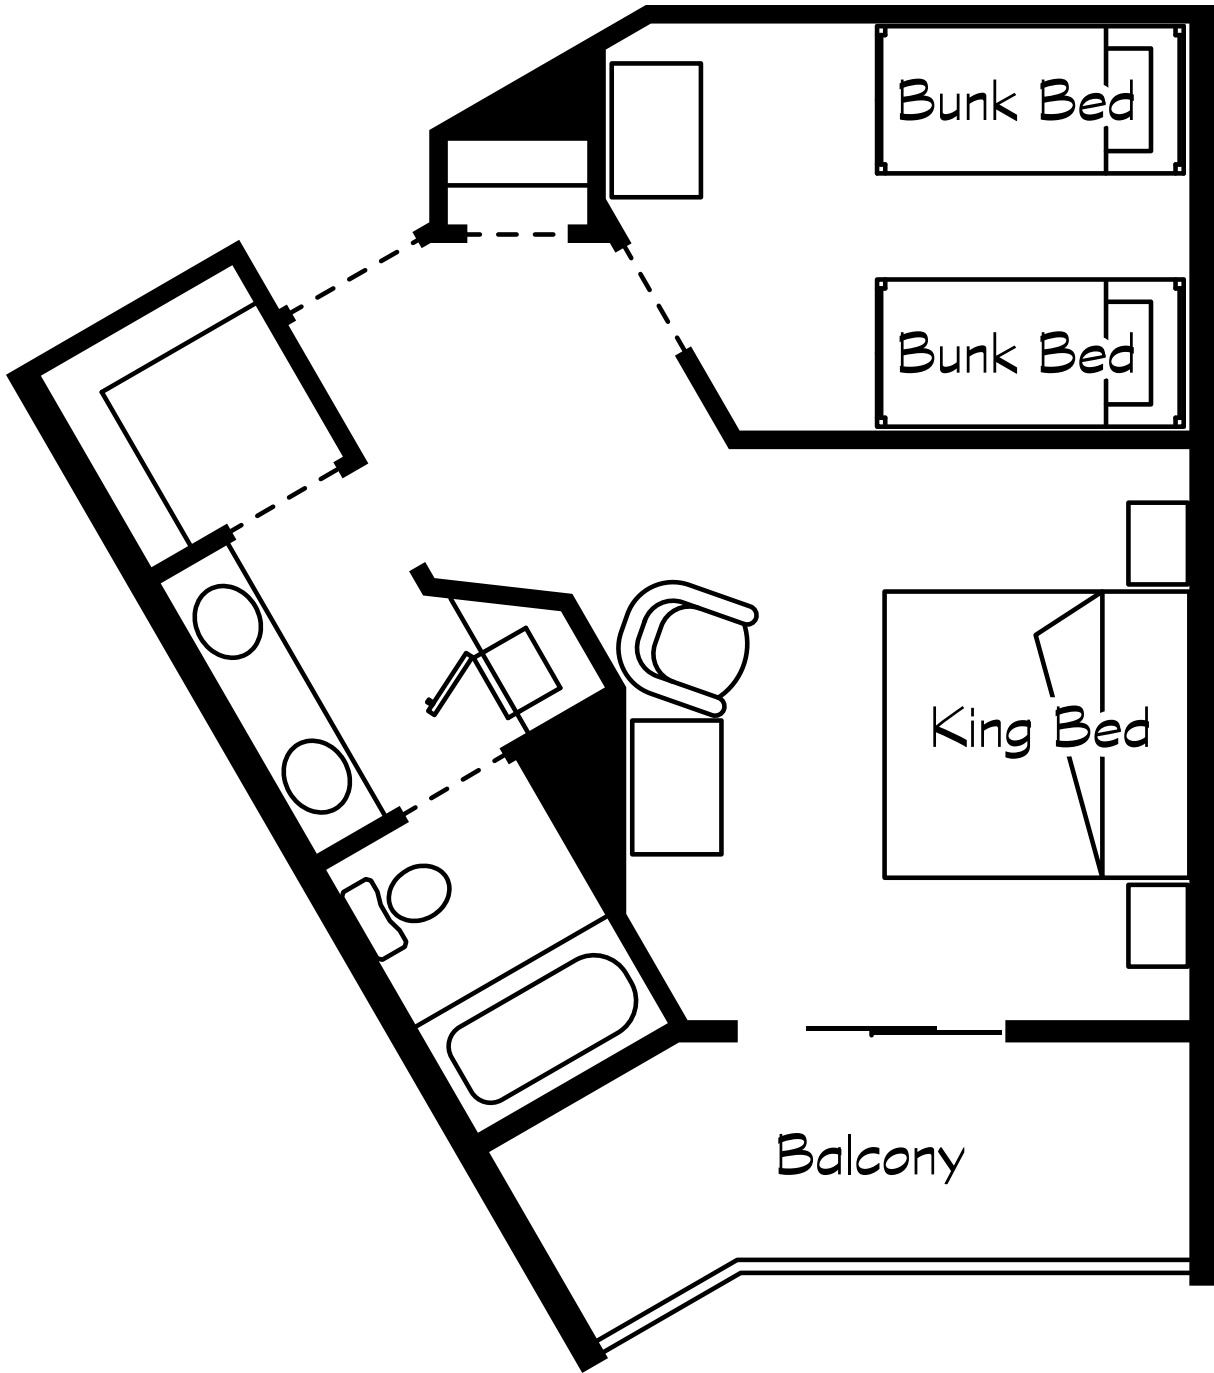

Tarpon Suite

- 2 Room Suite
 - 1 Room with King Bed
 - Separate Kids' Bedroom with 2 Bunk Beds
 - 20" TV
 - Balcony
- Maximum Occupancy: 6
Waterpark Passes: 6